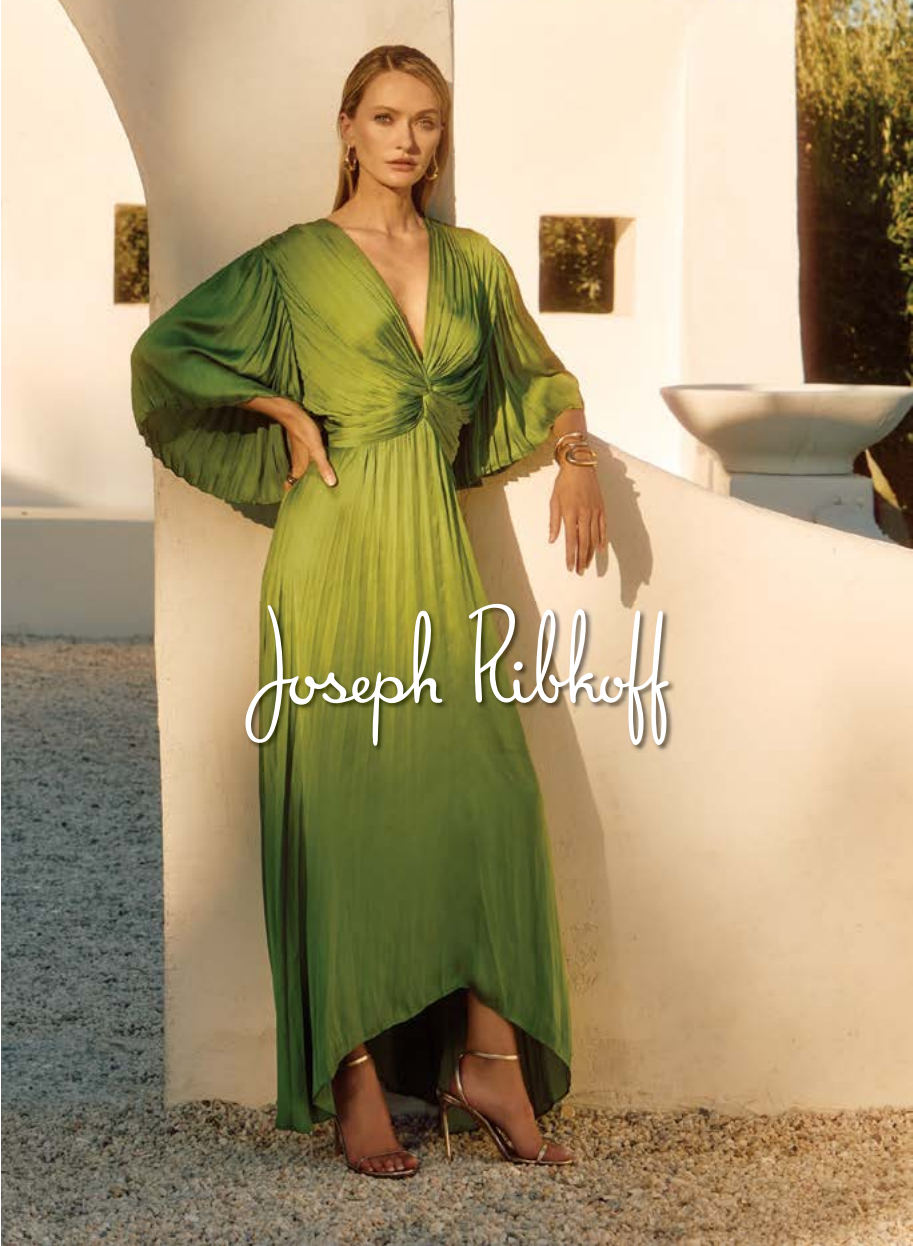

VANCOUVER SHOWROOM

1737 West 3rd Ave., Suite 100, Vancouver, B.C., V6J 1K7

Tel : 604.684.4850

Email : lwalrond@ribkoff.com