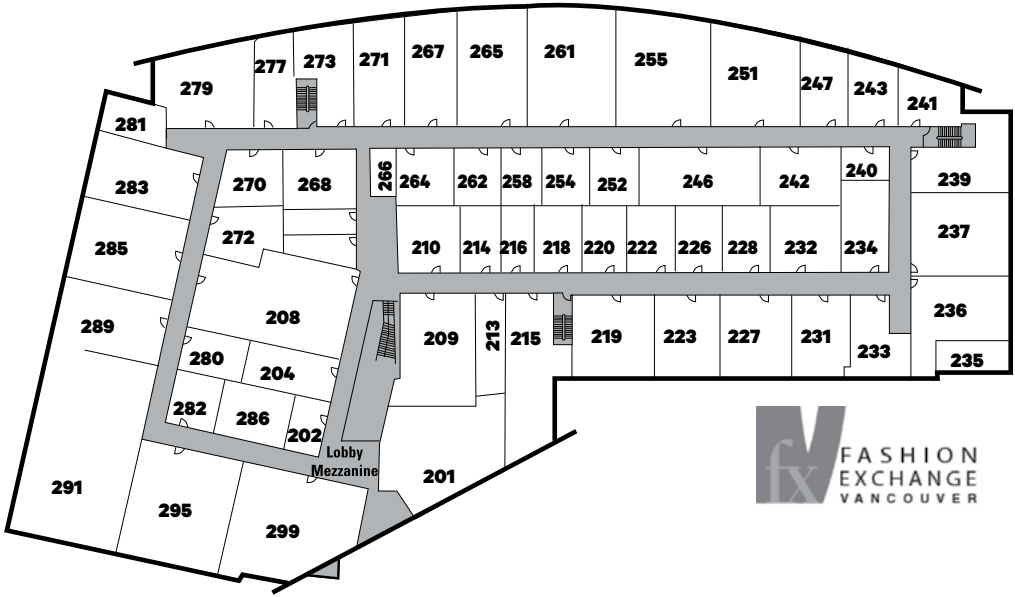

2ND FLOOR

FASHION EXCHANGE BUILDING - 1951 Glen Drive - Vancouver, BC V6A 4J6

AGENCE MELANIE MCLEAN.....	#255|251
BLU I'D SALES BY VICTORIA INC.....	#231|238
CARDINAL FULLERTON AGENCY.....	#242
CHERYL LINTON.....	#214
CULTURE.....	#261
DREAMLINE AGENCY.....	#209
FRANK LYMAN DESIGN.....	#283
FRANSA.....	#261
GARY GATES SALES.....	#299
KAKINO & COMPANY.....	#201
KARI HULL AGENCY.....	#219
KAS AGENCY.....	#241
KNAPTON AGENCIES LTD.....	#210
LA AGENCY.....	#264
LK COLLECTIONS.....	#209
MAISON MUSE AGENCY.....	#273
MANHATTAN INTERNATIONAL CONCEPTS.....	#265
MATINIQUE.....	#261

MAXAM CANADA.....	#277|270
MILK AND HONEY AGENCY.....	#233
MILLENIUM WEST AGENCY.....	#286
NADINE DRYSDALE AGENCY.....	#264
ORDEL GROUP AGENCY.....	#267
PAM IRELAND AGENCY.....	#247
RICHARDSON SALES.....	#268
RILAK REVOLUTION.....	#215|110
RINA HOWARD AGENCY INC.....	#254
ROBBIE HICKS AGENCIES.....	#271
SAINT TROPEZ.....	#261
SHELLEY WALSH AGENCY.....	#232
SUSAN COOPER AGENCY.....	#239|240|243
TRIBAL.....	#223
UNIFIED.....	#262
VIRGARIES SALES LTD.....	#264
WARDELL AGENCIES.....	#246
YATES & COMPANY.....	#285