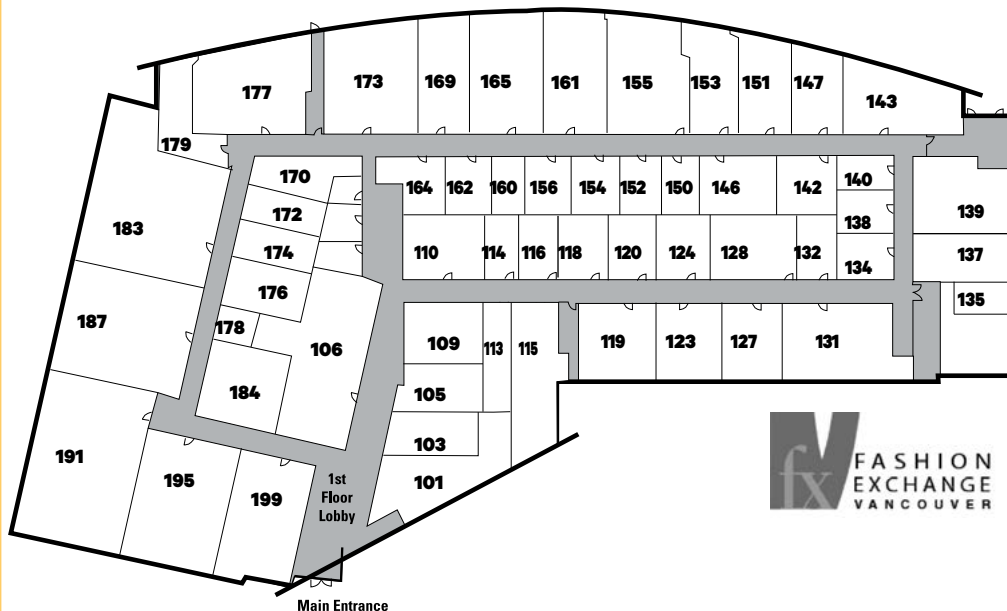

1ST FLOOR

FASHION EXCHANGE BUILDING - 1951 Glen Drive - Vancouver, BC V6A 4J6

AMUNDSON & ANA ROSA AGENCY.....	#174
BRUNETTE SHOWROOM.....	#119
CASITAS FOOTWEAR.....	#115
DAKOTA GROUP.....	#177
DEX CLOTHING / K LAWRENCE ENTERPRISES LTD.....	#170
DIVERSE SHOWROOM.....	#106
EMPRESS FASHIONS.....	#139
FEINSTEIN AGENCIES LTD.....	#155
GRIMWOOD AGENCIES.....	#164
HORTON BERNER FASHION GROUP LTD.....	#195
JEFF ROSEN AGENCY.....	#109
KELLY LUCYSHYN SALES.....	#127
LEGACY SHOWROOM.....	#184
MICHELE PROPP AGENCY.....	#127
MICHELLE NIKANIUK AGENCY.....	#162
NLA AGENCY.....	#183
PAPA FASHIONS.....	#134
RANDY MORRIS AGENCIES LTD.....	#123
TERRY SCHINDLER & ASSOCIATES.....	#199
TYCO SALES AGENCY.....	#127

WESTERN FASHION GROUP (2017) INC.....	#161
ZIMMER AGENCY.....	#173
BLUE SKY CLOTHING CO.....	#TBD
CANADIAN WOMEN'S APPAREL.....	#TBD
HELEN & CO.....	#TBD
I & K AGENCIES INC.....	#TBD
JEN4 FASHION AGENCY.....	#TBD
JENNIFER RETI SALES.....	#TBD
JOSEPH RIBKOFF.....	#TBD
MARCO SALES LTD.....	#TBD
PLATFORM SALES.....	#TBD