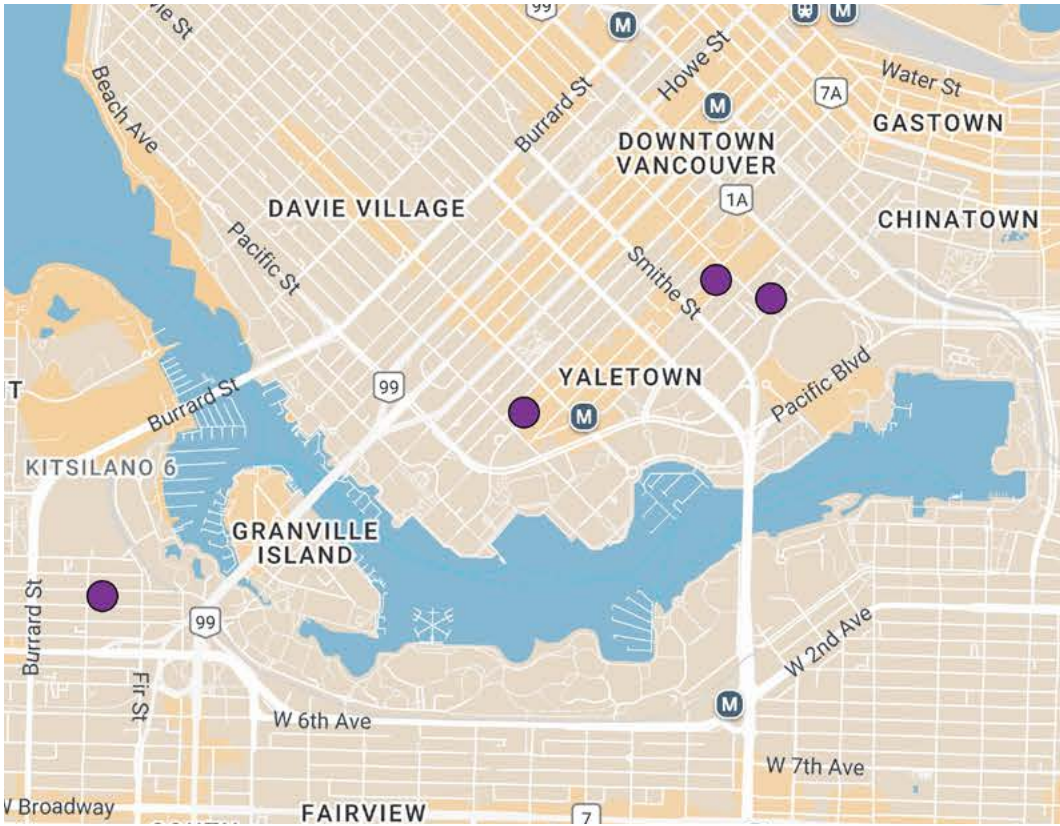

Metro Showroom Locations

During the show dates, the Retailer/Buyer can choose from a large variety of apparel, footwear, accessories, children and gift agencies and retail-related businesses located in various permanent or temporary showrooms.

1. **1 1672 W 2ND AVE**
   34 HERITAGE
   MAVI JEANS
2. **2 1263 HOMER ST**
   BIG TIME
3. **3 838 HAMILTON ST**
   Rosedale on Robson Hotel,
   FRANK AND OAK

1. **4 111 ROBSON ST**
   Hampton Inn & Suites
   ADRIANA FANCIULLI / FANCIULLI
   SHOES AND APPAREL
   BENCHCRAFT LEATHER INC
   DKV COMPANY
   EMPIRE CLOTHING
   J.I.M. IMPORTS LIMITED DBA DANINI
   KMA MARKETING AGENCIES, INC.
   NOEL AND CHRISTOPHER NOLET